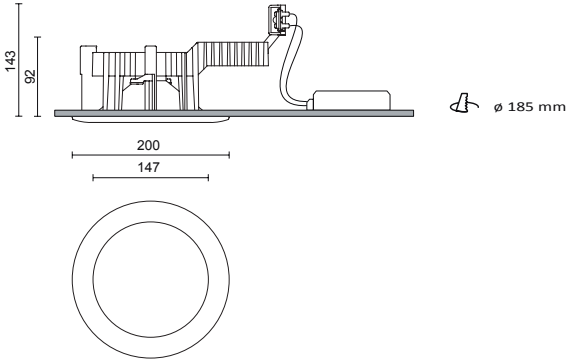

## RA 20 DIXIT LED

Codice Code	Led Array Array Led	LED	Fascio Beam	Kg
244-230	Led 3000lm 39W 3000K		100°	1,9
244-240	Led 4400lm 51W 3000K		90°	1,9

21 Bianco mat Mat white  
52 Metal Silver

CE Y ENEC II F  
IP44 IK07