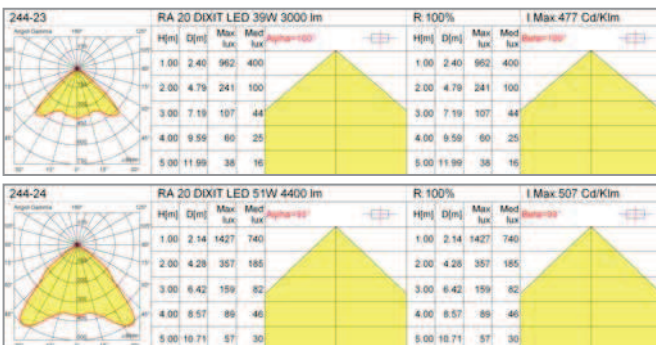

## RA 20 DIXIT LED

Codice Code	Led Array Array Led	LED	Fascio Beam	Kg
244-230	Led 3000lm 39W 3000K		100°	1,9
244-240	Led 4400lm 51W 3000K		90°	1,9

21 Bianco mat Mat white  
52 Metal Silver

CE Y ENEC II F  
IP44 IK07