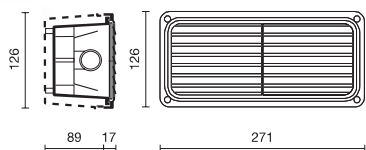

SERIE 500

Codice Code	Lampada Lamp	Attacco Base	Colori Colours	(Kg)
Lampade fluorescenti compatte		Compact fluorescent lamps		
150200	FSQ 18W	G24d-2	Nero/Black	1,4
150201	FSQ 18W	G24d-2	Bianco/White	1,4
150202	FSQ 18W	G24d-2	Grigio/Grey	1,4
150300	FSQ 26W	G24d-3	Nero/Black	1,6
150301	FSQ 26W	G24d-3	Bianco/White	1,6
150302	FSQ 26W	G24d-3	Grigio/Grey	1,6
Lampade alogene / Fluorescenti compatte integrate		Halogen / Integrated compact fluorescent lamps		
150000	HE 60W	E27	Nero/Black	1,1
150001	HE 60W	E27	Bianco/White	1,1
150002	HE 60W	E27	Grigio/Grey	1,1

Codice Code	Lampada Lamp	Attacco Base	Colori Colours	(Kg)
Lampade fluorescenti compatte		Compact fluorescent lamps		
150210	FSQ 18W	G24d-2	Nero/Black	1,5
150211	FSQ 18W	G24d-2	Bianco/White	1,5
150212	FSQ 18W	G24d-2	Grigio/Grey	1,5
150310	FSQ 26W	G24d-3	Nero/Black	1,7
150311	FSQ 26W	G24d-3	Bianco/White	1,7
150312	FSQ 26W	G24d-3	Grigio/Grey	1,7
Lampade alogene / Fluorescenti compatte integrate		Halogen / Integrated compact fluorescent lamps		
150400	HE 40W	E27	Nero/Black	1,2
150401	HE 40W	E27	Bianco/White	1,2
150402	HE 40W	E27	Grigio/Grey	1,2

CE IK08 IP65

ACCESSORI

Controcassa
Già in dotazione nell'apparecchio

Codice - Code
160370

ACCESSORIES

Recessed housing
Included in the fitting