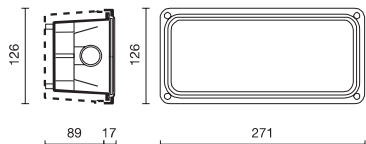

SERIE 500

Codice Code	Lampada Lamp	Attacco Base	Colori Colours	(Kg)
Lampade fluorescenti compatte		Compact fluorescent lamps		
150200	FSQ 18W	G24d-2	Nero/Black	1,4
150201	FSQ 18W	G24d-2	Bianco/White	1,4
150202	FSQ 18W	G24d-2	Grigio/Grey	1,4
150300	FSQ 26W	G24d-3	Nero/Black	1,6
150301	FSQ 26W	G24d-3	Bianco/White	1,6
150302	FSQ 26W	G24d-3	Grigio/Grey	1,6
Lampade alogene / Fluorescenti compatte integrate		Halogen / Integrated compact fluorescent lamps		
150000	HE 60W	E27	Nero/Black	1,1
150001	HE 60W	E27	Bianco/White	1,1
150002	HE 60W	E27	Grigio/Grey	1,1

Codice Code	Lampada Lamp	Attacco Base	Colori Colours	(Kg)
Lampade fluorescenti compatte		Compact fluorescent lamps		
150210	FSQ 18W	G24d-2	Nero/Black	1,5
150211	FSQ 18W	G24d-2	Bianco/White	1,5
150212	FSQ 18W	G24d-2	Grigio/Grey	1,5
150310	FSQ 26W	G24d-3	Nero/Black	1,7
150311	FSQ 26W	G24d-3	Bianco/White	1,7
150312	FSQ 26W	G24d-3	Grigio/Grey	1,7
Lampade alogene / Fluorescenti compatte integrate		Halogen / Integrated compact fluorescent lamps		
150400	HE 40W	E27	Nero/Black	1,2
150401	HE 40W	E27	Bianco/White	1,2
150402	HE 40W	E27	Grigio/Grey	1,2

CE IK08 IP65

ACCESSORI

Controcassa
Già in dotazione nell'apparecchio

Codice - Code
160370

ACCESSORIES

Recessed housing
Included in the fitting